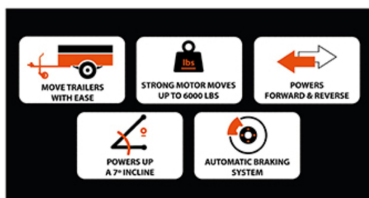

Peso & Dimensiones

Peso Total

41 lbs / 19 Kg

Referential Images / Imágenes Referenciales

Specifications may change without notice / las especificaciones pueden cambiar sin previo aviso