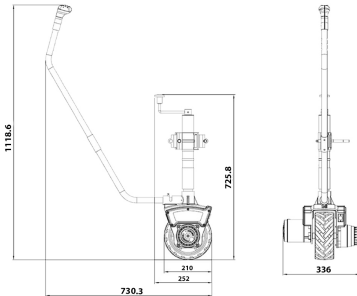

#### Key Features

- Specially designed no-flat tire.
- The unit needs to be powered by a 12V DC battery with a minimum size of 24Ah (not included). Jockey wheel can be used in manual mode (freewheel option) by rotating yellow cap located on the side of the wheel.
- Strong Rust-Proof Aluminum Frame and long handle bar makes it easy to navigate your trailer, RV, or Boat into tight spots.
- A specially designed CLUTCH also lets you roll the MM easily on the ground in neutral gear mode.
- Max Jockey wheel Load: 1100 lb (498kg) - Max Vehicle Load on level ground: 6000lb (2722kg);
- Speed: 6-7 meters per minute Automatic Brake Incline: Up to 7 degrees;
- Security lock with 2 keys included!
- Motor: 12V / 550W Gear Ratio: 494:1 Brake - automatically break on incline: less than 7 degree incline.

Dimensions in mm / Dimensiones en mm

Reference image.

Battery NOT included.

## Peso & Dimensiones

Peso Total

41 lbs / 19 Kg

Referential Images / Imágenes Referenciales

Specifications may change without notice / las especificaciones pueden cambiar sin previo aviso