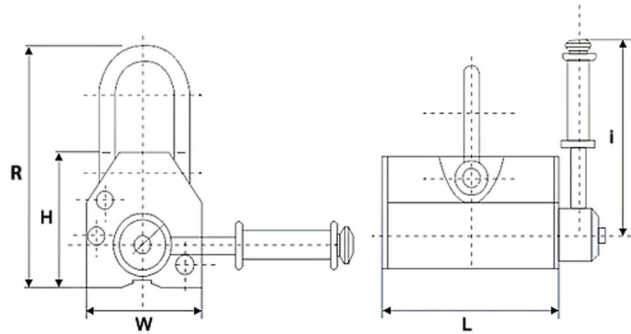

## Especificaciones Técnicas

<b>Capacidad de Carga</b>	11000 lb / 5000 kg Max. pull off: 33070 lb / 15000 kg	<b>Garantía</b>	3 Year
<b>Rango de temperatura de Trabajo</b>	<176°F / 80°C		

Model/Modelo	PWML100	PWML400	PWML600	PWML1000	PWML2000	PWML3000	PWML4000	PWML5000
L	4 in / 90 mm	6 in / 160 mm	9 in / 220 mm	10 in / 260 mm	13 in / 340 mm	17 in / 420 mm	19 in / 480 mm	23 in / 580 mm
W	3 in / 63.5 mm	4 in / 95 mm	5 in / 115 mm	6 in / 145 mm	6 in / 160 mm	7 in / 185 mm	8 in / 200 mm	12 in / 300 mm
H	3 in / 68 mm	7 in / 180 mm	5 in / 125 mm	6 in / 145 mm	6 in / 165 mm	7 in / 185 mm	8 in / 200 mm	12 in / 300 mm
R	6 in / 145 mm	8 in / 210 mm	9 in / 230 mm	11 in / 280 mm	16 in / 410 mm	20 in / 510 mm		26 in / 650 mm
Magnet Activation	Locking ON/OFF Handle							
Activación del magneto	Palanca ON/OFF							

## Peso & Dimensiones