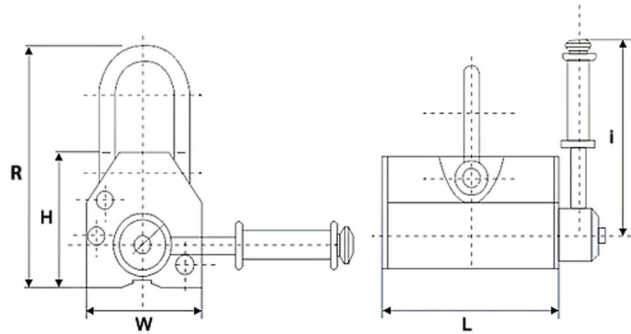

Model/Modelo	PWML100	PWML400	PWML600	PWML1000	PWML2000	PWML3000	PWML4000	PWML5000
L	4 in / 90 mm	6 in / 160 mm	9 in / 220 mm	10 in / 260 mm	13 in / 340 mm	17 in / 420 mm	19 in / 480 mm	23 in / 580 mm
W	3 in / 63.5 mm	4 in / 95 mm	5 in / 115 mm	6 in / 145 mm	6 in / 160 mm	7 in / 185 mm	8 in / 200 mm	12 in / 300 mm
H	3 in / 68 mm	7 in / 180 mm	5 in / 125 mm	6 in / 145 mm	6 in / 165 mm	7 in / 185 mm	8 in / 200 mm	12 in / 300 mm
R	6 in / 145 mm	8 in / 210 mm	9 in / 230 mm	11 in / 280 mm	16 in / 410 mm	20 in / 510 mm		26 in / 650 mm
Magnet Activation	Locking ON/OFF Handle							
Activación del magneto	Palanca ON/OFF							

Peso & Dimensiones

Detalles del Empaque

Peso Total 205 lbs / 94 Kg

Paquete 1 Peso Neto 191 lbs / 87 Kg

Paquete 1 Ancho 11 in / 27.94 cm

Paquete 1 Peso Bruto 205 lbs / 93 Kg

Paquete 1 Altura 23 in / 58.42 cm

Paquete 1 Profundidad 12 in / 30.48 cm

Referential Images / Imágenes Referenciales
Specifications may change without notice / las especificaciones pueden cambiar sin previo aviso