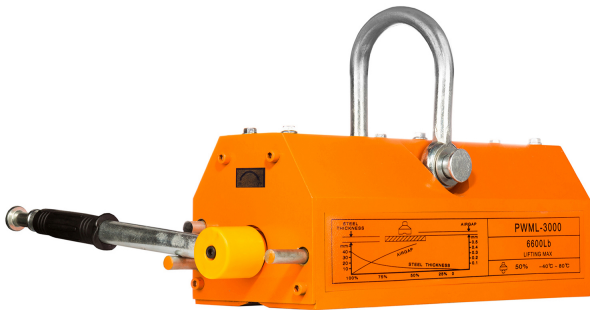

## Permanent Magnetic Lifter 6600 lb. / 3000 kg

### Especificaciones Técnicas

Capacidad de Carga

6600 lb / 3000 kg | Max. pull off: 1650 lb / 7500 kg

Garantía

3 Year

Rango de temperatura de Trabajo

<176°F / 80°C

Model/Modelo	PWML100	PWML400	PWML600	PWML1000	PWML2000	PWML3000	PWML4000	PWML5000
L	4 in / 90 mm	6 in / 160 mm	9 in / 220 mm	10 in / 260 mm	13 in / 340 mm	17 in / 420 mm	19 in / 480 mm	23 in / 580 mm
W	3 in / 63.5 mm	4 in / 95 mm	5 in / 115 mm	6 in / 145 mm	6 in / 160 mm	7 in / 185 mm	8 in / 200 mm	12 in / 300 mm
H	3 in / 68 mm	7 in / 180 mm	5 in / 125 mm	6 in / 145 mm	6 in / 165 mm	7 in / 185 mm	8 in / 200 mm	12 in / 300 mm
R	6 in / 145 mm	8 in / 210 mm	9 in / 230 mm	11 in / 280 mm	16 in / 410 mm	20 in / 510 mm		26 in / 650 mm
Magnet Activation	Locking ON/OFF Handle							
Activación del magneto	Palanca ON/OFF							