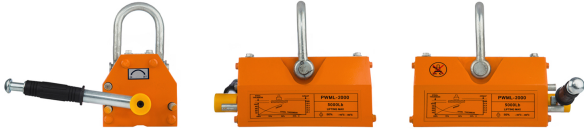

## Permanent Magnetic Lifter 4400 lb. / 2000 kg

## Especificaciones Técnicas

**Capacidad de Carga**

4400 lb / 2000 kg | Max. pull off:  
11000 lb / 5000 kg

**Garantía**

3 Year

**Rango de temperatura de Trabajo**

<176°F / 80°C

Model/Modelo	PWML100	PWML400	PWML600	PWML1000	PWML2000	PWML3000	PWML4000	PWML5000
L	4 in / 90 mm	6 in / 160 mm	9 in / 220 mm	10 in / 260 mm	13 in / 340 mm	17 in / 420 mm	19 in / 480 mm	23 in / 580 mm
W	3 in / 63.5 mm	4 in / 95 mm	5 in / 115 mm	6 in / 145 mm	6 in / 160 mm	7 in / 185 mm	8 in / 200 mm	12 in / 300 mm
H	3 in / 68 mm	7 in / 180 mm	5 in / 125 mm	6 in / 145 mm	6 in / 165 mm	7 in / 185 mm	8 in / 200 mm	12 in / 300 mm
R	6 in / 145 mm	8 in / 210 mm	9 in / 230 mm	11 in / 280 mm	16 in / 410 mm	20 in / 510 mm		26 in / 650 mm
Magnet Activation	Locking ON/OFF Handle							
Activación del magneto	Palanca ON/OFF							