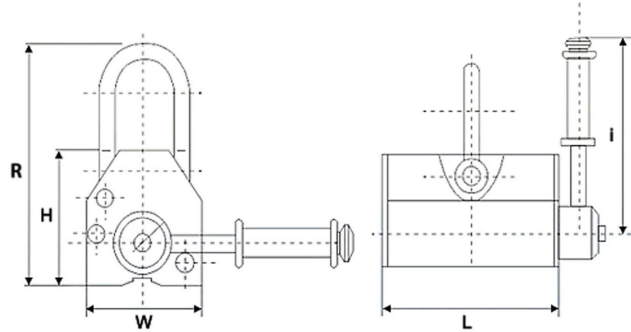

## Permanent Magnetic Lifter 2200 lb. / 1000 kg

## Especificaciones Técnicas

Capacidad de Carga	2200 lb / 1000 kg   Max. pull off: 6600 lb / 3000 kg	Garantía	3 Year
Rango de temperatura de Trabajo	<176°F / 80°C		

Model/Modelo	PWML100	PWML400	PWML600	PWML1000	PWML2000	PWML3000	PWML4000	PWML5000
L	4 in / 90 mm	6 in / 160 mm	9 in / 220 mm	10 in / 260 mm	13 in / 340 mm	17 in / 420 mm	19 in / 480 mm	23 in / 580 mm
W	3 in / 63.5 mm	4 in / 95 mm	5 in / 115 mm	6 in / 145 mm	6 in / 160 mm	7 in / 185 mm	8 in / 200 mm	12 in / 300 mm
H	3 in / 68 mm	7 in / 180 mm	5 in / 125 mm	6 in / 145 mm	6 in / 165 mm	7 in / 185 mm	8 in / 200 mm	12 in / 300 mm
R	6 in / 145 mm	8 in / 210 mm	9 in / 230 mm	11 in / 280 mm	16 in / 410 mm	20 in / 510 mm		26 in / 650 mm
Magnet Activation	Locking ON/OFF Handle							
Activación del magneto	Palanca ON/OFF							

## Peso & Dimensiones