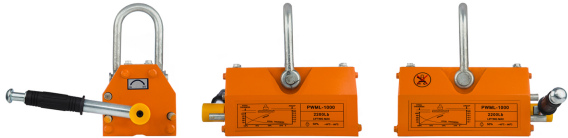

## Permanent Magnetic Lifter 2200 lb. / 1000 kg

## Especificaciones Técnicas

Capacidad de Carga	2200 lb / 1000 kg   Max. pull off: 6600 lb / 3000 kg	Garantía	3 Year
Rango de temperatura de Trabajo	<176°F / 80°C		

Model/Modelo	PWML100	PWML400	PWML600	PWML1000	PWML2000	PWML3000	PWML4000	PWML5000
L	4 in / 90 mm	6 in / 160 mm	9 in / 220 mm	10 in / 260 mm	13 in / 340 mm	17 in / 420 mm	19 in / 480 mm	23 in / 580 mm
W	3 in / 63.5 mm	4 in / 95 mm	5 in / 115 mm	6 in / 145 mm	6 in / 160 mm	7 in / 185 mm	8 in / 200 mm	12 in / 300 mm
H	3 in / 68 mm	7 in / 180 mm	5 in / 125 mm	6 in / 145 mm	6 in / 165 mm	7 in / 185 mm	8 in / 200 mm	12 in / 300 mm
R	6 in / 145 mm	8 in / 210 mm	9 in / 230 mm	11 in / 280 mm	16 in / 410 mm	20 in / 510 mm		26 in / 650 mm
Magnet Activation	Locking ON/OFF Handle							
Activación del magneto	Palanca ON/OFF							