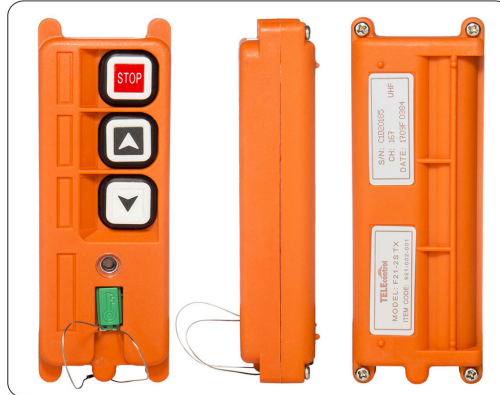

TeleControl Serie 21 , 2 Botones , 2 Velocidades, Alcance 100Mts

Características Esenciales

- 3 Años de Garantía, Servicio y Atención al Cliente en Chile

Especificaciones Técnicas

Codigo FCC	OFNF21	Potencia del Transmisor	≤10dBm
Fuente de Alimentación del Transmisor	2 AA batteries	Rango de Frecuencia	VHF: 310~331 MHz; UHF: 425 ~ 446 MHz
Material	Glass-Fiber PA	Protección IEC Motor	IP65
Distancia de Control	Approx 60m (100 meters is customized)	Rango de temperatura de Trabajo	-40 ~ 185 °F / -40 ~ 85°C
Código de Seguridad	32 bits (4.3 billion)	Garantía	3 Year

F21-2S/2D TRANSMITTER
Small, economical, convenient

MODEL: F21-2S-TX
ITEM CODE: 921-002-001
Dimensions: 132 x 45 x 28 mm
Weight: 98g (without batteries)

- Product Features:**
- Two single/double speed buttons, one "STOP"
 - 6 control contactors.
 - With battery voltage warning device, the power supply is cut off during low power
 - Safety key switch to prevent from unauthorized user.
 - Program the button function by computer interface.
 - Up/Down can be programmed to interlock or non-interlock.
 - The spare button can be programmed to start, toggle or normal, etc.

- Standard Configuration:**
- One transmitter (with hanging belt)
 - One dust bag
 - One receiver
 - Receiver with 1.6 meter cable
 - Battery: One pair
 - One receiver antenna.
 - Operation and maintenance manual.

Safety features:
Each radio remote control system functions in all manner of operational conditions equipped with their own unique identity code (ID-Code). This means that only the correct control unit can activate and control its matching receiver (crane/machine) for maximum safety. The system is FCC and CE certificated.