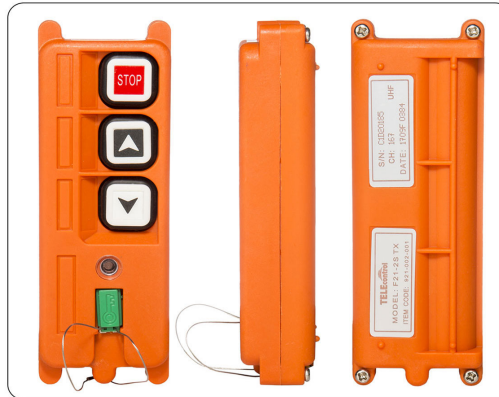

TeleControl Serie 21 , 2 Botones , 2 Velocidades, Alcance 100Mts

Características Esenciales

- 3 Años de Garantía, Servicio y Atención al Cliente en Chile

Especificaciones Técnicas

Codigo FCC	OFNF21	Potencia del Transmisor	≤10dBm
Fuente de Alimentación del Transmisor	2 AA batteries	Rango de Frecuencia	VHF: 310~331 MHz; UHF: 425 ~ 446 MHz
Material	Glass-Fiber PA	Protección IEC Motor	IP65
Distancia de Control	Approx 60m (100 meters is customized)	Rango de temperatura de Trabajo	-40 ~ 185 °F / -40 ~ 85°C
Código de Seguridad	32 bits (4.3 billion)	Garantía	3 Year

F21-2S/2D TRANSMITTER
Small, economical, convenient

MODEL: F21-2S-TX
ITEM CODE: 921-002-001
Dimensions: 132 x 45 x 28 mm
Weight: 98g (without batteries)

- Product Features:**
- Two single/double speed buttons, one "STOP"
 - 6 control contactors.
 - With battery voltage warning device, the power supply is cut off during low power
 - Safety key switch to prevent from unauthorized user.
 - Program the button function by computer interface.
 - Up/Down can be programmed to interlock or non-interlock.
 - The spare button can be programmed to start, toggle or normal, etc.

- Standard Configuration:**
- One transmitter (with hanging belt)
 - One dust bag
 - One receiver
 - Receiver with 1.6 meter cable
 - Battery: One pair
 - One receiver antenna.
 - Operation and maintenance manual.

Safety features:
Each radio remote control system functions in all manner of operational conditions equipped with their own unique identity code (ID-Code). This means that only the correct control unit can activate and control its matching receiver (crane/machine) for maximum safety. The system is FCC and CE certificates.